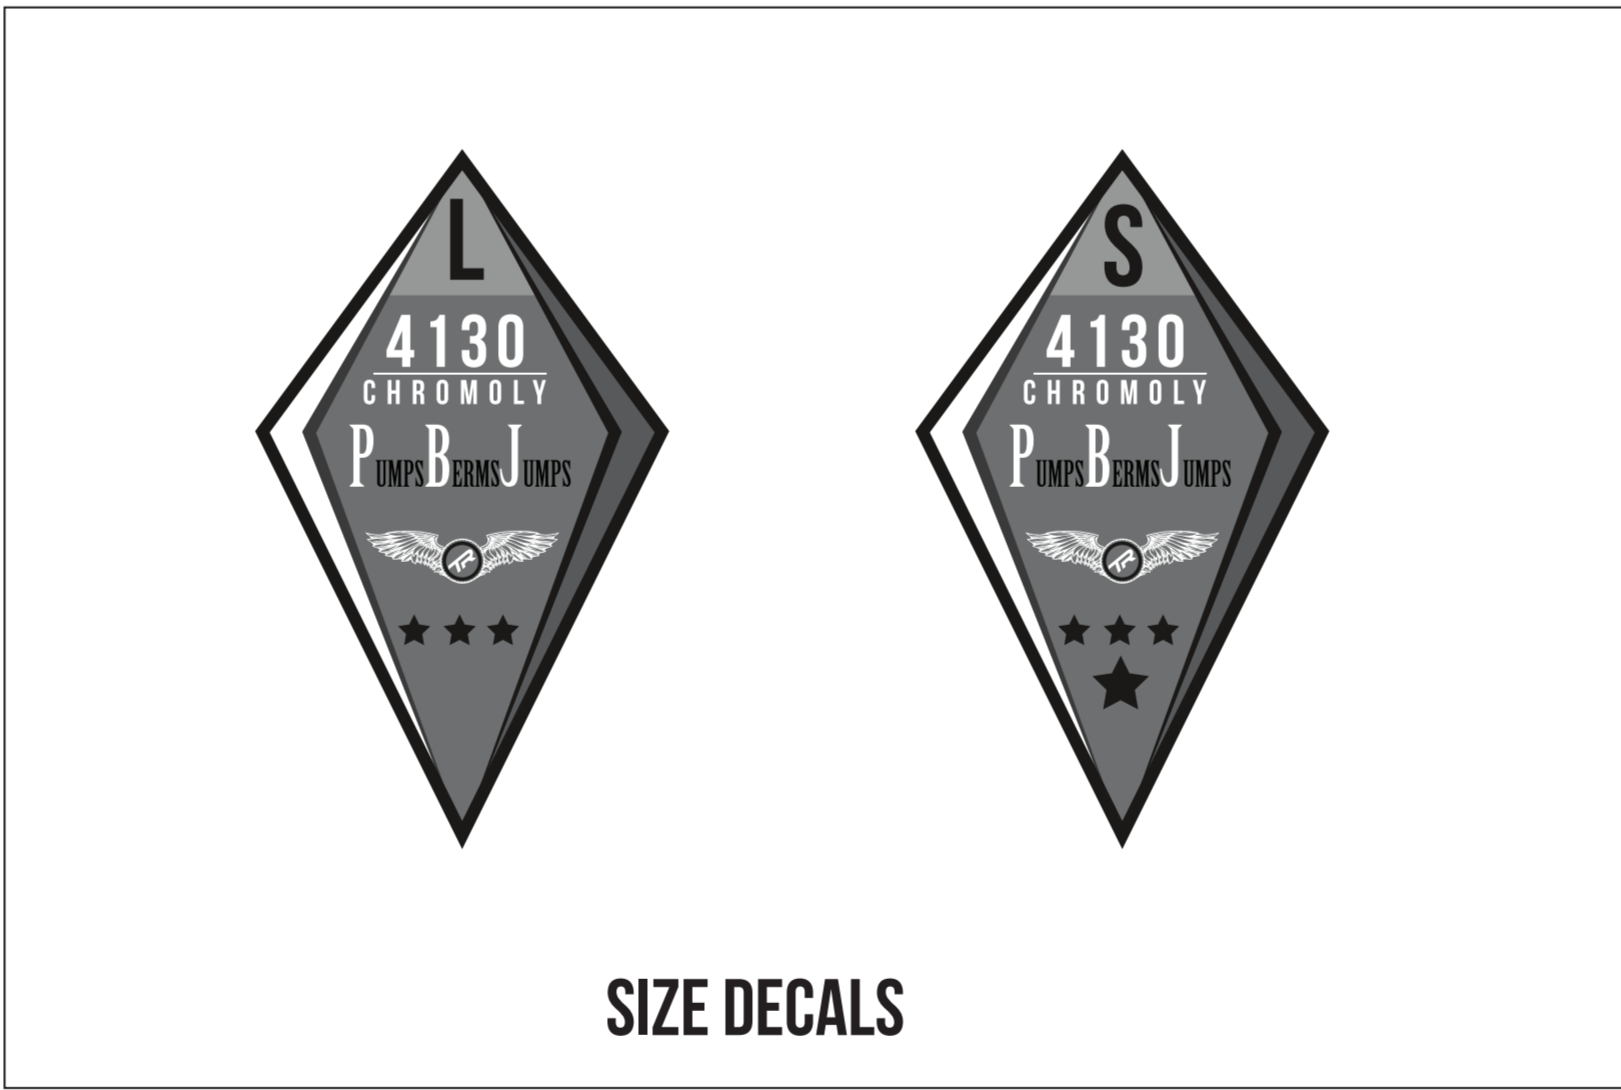

|   |
|---|
| <b>MODEL YEAR 2015</b>                                  |
| <b>BIKE: PBJ</b>  |
| <b>COLORS: MATTE BLACK / BALTIC BLUE</b>                |
| <b><i>TRANSITION</i></b><br>B I C Y C L E C O M P A N Y |

SCALE 1:1 (100%)

**USAGE DISCLAIMER!!!!!!**

ALL LOGOS ARE SCALED 1:1. DECALS APPLIED AT THE FACTORY USE A WATER BASED SYSTEM THAT STRETCHES AND CONFORMS TO THE FRAME SURFACE SO IT DISTORTS THE DECAL. SIMPLY USING THIS FILE TO MAKE DECALS TO LAY OVER THE OLD DECALS WILL NOT BE A PERFECT FIT. IT IS UP TO YOU TO MODIFY THE SCALE OF THIS FILE TO WORK FOR YOUR APPLICATION.